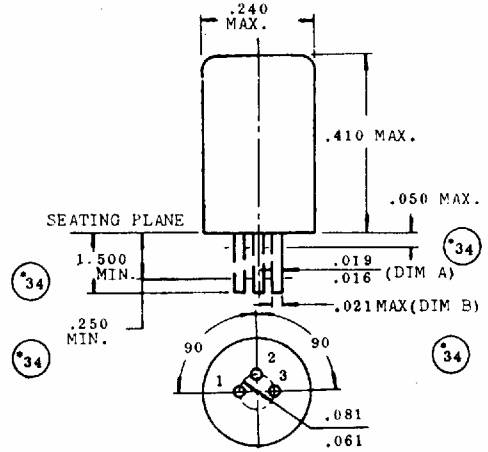

¹hfe

²typical

GERMANIUM POWER TRANSISTORS

CASE OUTLINE DRAWINGS & DIMENSIONS

NS257

TO-1

TO-18

THE COLLECTOR IS ELECTRICAL CONTACT WITH THE CASE.