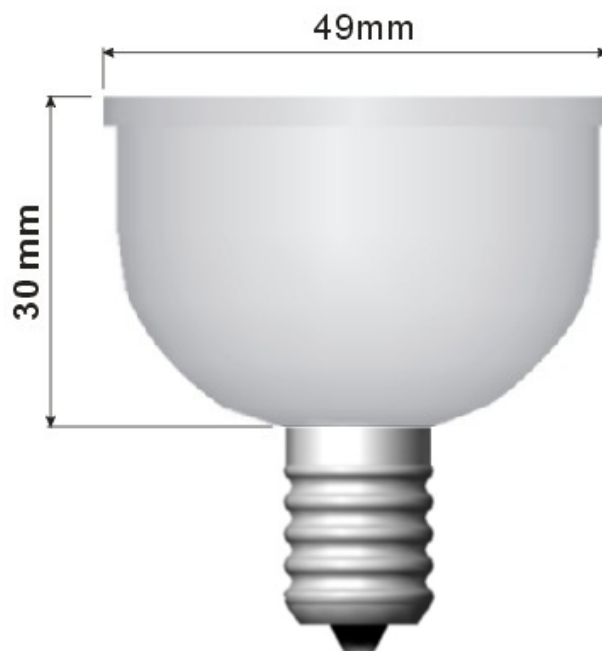

**Product**

**E14/01 BULB-21LEDS**

**LED NUMBER: 21**

Size:  
50mm Diameter  
58mm tall

**FEATURES:**

- Long life LED-operating 50,000hrs
- Easy installation using existing socket
- Major power savings
- Voltage: 12VAC/DC, 24VAC/DC, 120VAC, 220VAC
- Choice of 6 colors & infrared
- Lamp base: E14 base

Fluorescent  
Cool white(-C)

incandescent  
Warm white(-Y)

**Option of White color**

20°  
Spot  
Angle (S)

50°  
Wide  
Angle (W)

**Option of View angle**

**12VAC/DC 24VAC/DC 120VAC 220VAC**

**Option of Volatage**

**Dimension of E14/01**